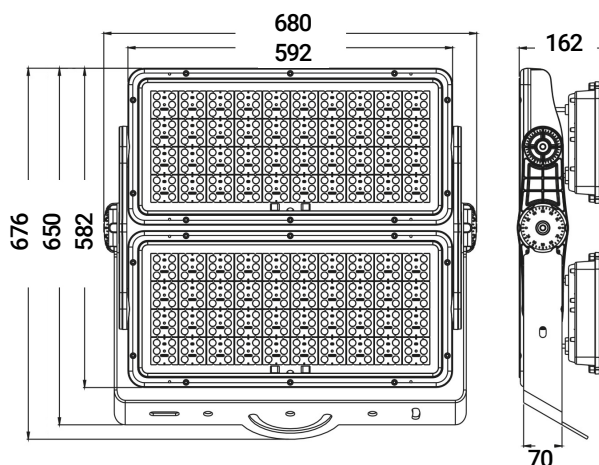

ESTANDAR/STANDARD

- 5 AÑOS
  5 YEARS
- 220-240V
  50-60Hz
- 277V
  50-60Hz
- IP 65
- IK 08
- CLASE I
  CLASS I
- 50.000h
  L80B10
- -20°
  +40°
- CRI 80
- 30°

DISPONIBLE/AVAILABLE

- 1-10V
  DALI
- 3000K
  4000K
  6000K
- 60°
  90°
  ASYM

CONFIGURACION ONLINE
ONLINE CONFIGURATION

Código Code	Referencia Reference	Kg Kg	Potencia Power	Lúmenes Lumens	Eficiencia Efficiency	CCT (K) CCT (K)
MMN4180KG	MEGAMARINE/30°-L-IP66-480W 80000Lm/850	16	480W	80000	167 lm/W	5000
MMN811C6G	MEGAMARINE/30°-XL-IP66-960W 160000Lm/850	36	960W	160000	167 lm/W	5000

ACCESORIOS DISPONIBLES/AVAILABLE ACCESSORIES

REGULACION/DIMING 1-10V | DALI T.COLOR 3000K, 4000K, 6000K OPTICA/LENS 60°, 90°, ASYM