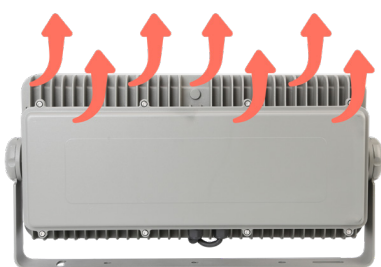

**Surface finish:** Grey color with rectified surface to ensure good heat conduction between the LED module and body.

ESTANDAR | STANDARD

30°

60°

90°

ASYM

DISIPADORES DE CALOR DE ALTO RENDIMIENTO  
HIGH PERFORMANCE HEATSINK