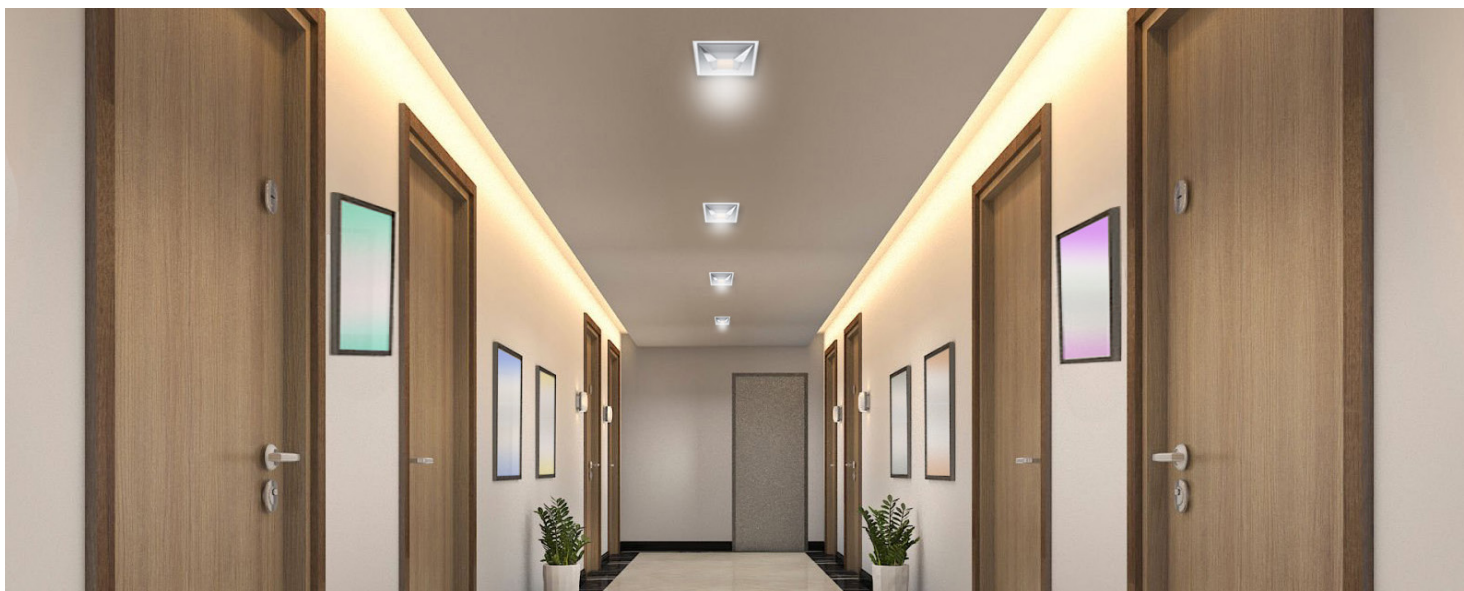

ESTANDAR/STANDARD

DISPONIBLE/AVAILABLE

**CONFIGURACION ONLINE
ONLINE CONFIGURATION**

Código Code	Referencia Reference	Kg Kg	Potencia Power	Lúmenes Lumens	Eficiencia Efficiency	CCT (K) CCT (K)
DCA101K5B	IP-40 DIVIC/ASY-165-14W 1500lm/840	0,9	14W	1500	107 lm/W	4000
DCA102K1B	IP-40 DIVIC/ASY-165-20W 2150lm/840	0,9	20W	2150	107 lm/W	4000
DCA202K1B	IP-40 DIVIC/ASY-215-20W 2150lm/840	1,2	20W	2150	107 lm/W	4000
DCA202K6B	IP-40 DIVIC/ASY-215-24W 2650lm/840	1,2	24W	2650	110 lm/W	4000
DCA303K1B	IP-40 DIVIC/ASY-265-29W 3100lm/840	1,5	29W	3100	107 lm/W	4000
DCA303K5B	IP-40 DIVIC/ASY-265-33W 3550lm/840	1,5	33W	3550	107 lm/W	4000
DCA111K5B	IP-44 DIVIC/ASY-165-IP44-14W 1500lm/840	0,9	14W	1500	107 lm/W	4000
DCA112K1B	IP-44 DIVIC/ASY-165-IP44-20W 2150lm/840	0,9	20W	2150	107 lm/W	4000
DCA212K1B	IP-44 DIVIC/ASY-215-IP44-20W 2150lm/840	1,2	20W	2150	107 lm/W	4000
DCA212K6B	IP-44 DIVIC/ASY-215-IP44-24W 2650lm/840	1,2	24W	2650	110 lm/W	4000
DCA313K1B	IP-44 DIVIC/ASY-265-IP44-29W 3100lm/840	1,5	29W	3100	107 lm/W	4000
DCA313K5B	IP-44 DIVIC/ASY-265-IP44-33W 3550lm/840	1,5	33W	3550	107 lm/W	4000

ACCESORIOS DISPONIBLES/AVAILABLE ACCESSORIES

REGULACION/DIMING DALI T.COLOR 3000K DETECTOR DE PRESENCIA (SLP)/PRESENCE DETECTOR (SLP)