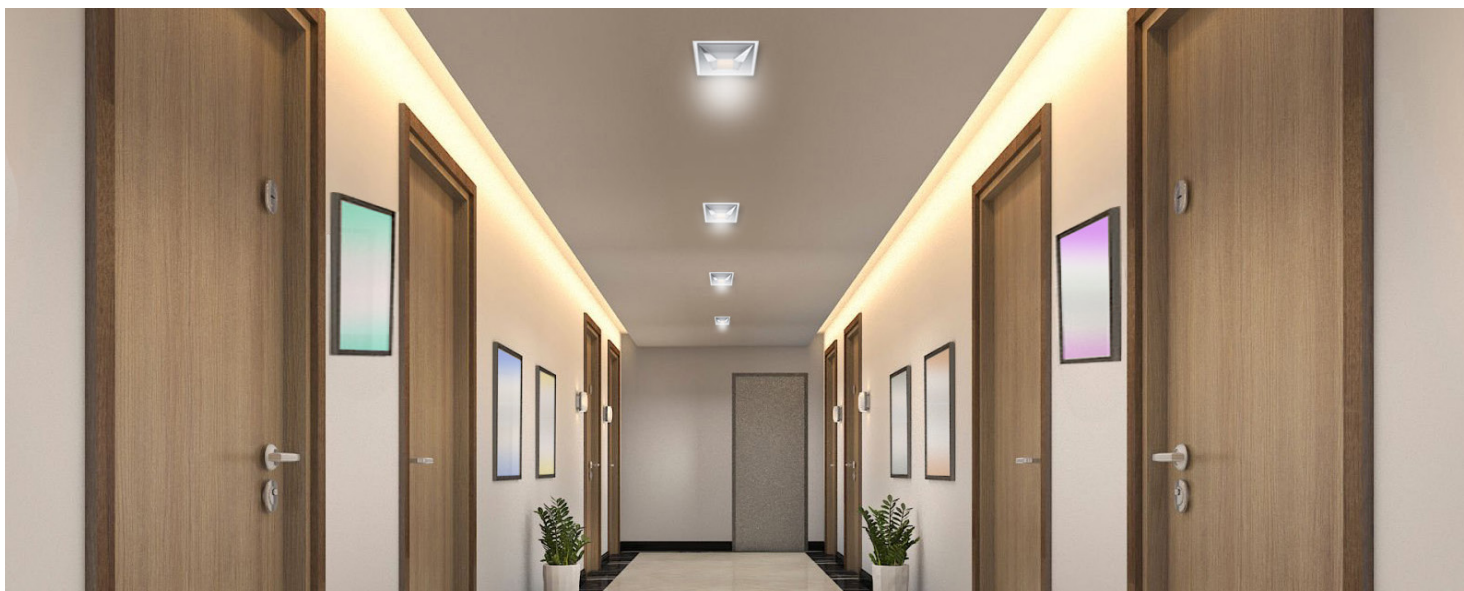

ESTANDAR/STANDARD

DISPONIBLE/AVAILABLE

CONFIGURACION ONLINE
ONLINE CONFIGURATION

Código Code	Referencia Reference	Kg Kg	Potencia Power	Lúmenes Lumens	Eficiencia Efficiency	CCT (K) CCT (K)
DCA101K5B	IP-40 DIVIC/ASY-165-14W 1500lm/840	0,9	14W	1500	107 lm/W	4000
DCA102K1B	IP-40 DIVIC/ASY-165-20W 2150lm/840	0,9	20W	2150	107 lm/W	4000
DCA202K1B	IP-40 DIVIC/ASY-215-20W 2150lm/840	1,2	20W	2150	107 lm/W	4000
DCA202K6B	IP-40 DIVIC/ASY-215-24W 2650lm/840	1,2	24W	2650	110 lm/W	4000
DCA303K1B	IP-40 DIVIC/ASY-265-29W 3100lm/840	1,5	29W	3100	107 lm/W	4000
DCA303K5B	IP-40 DIVIC/ASY-265-33W 3550lm/840	1,5	33W	3550	107 lm/W	4000
DCA111K5B	IP-44 DIVIC/ASY-165-IP44-14W 1500lm/840	0,9	14W	1500	107 lm/W	4000
DCA112K1B	IP-44 DIVIC/ASY-165-IP44-20W 2150lm/840	0,9	20W	2150	107 lm/W	4000
DCA212K1B	IP-44 DIVIC/ASY-215-IP44-20W 2150lm/840	1,2	20W	2150	107 lm/W	4000
DCA212K6B	IP-44 DIVIC/ASY-215-IP44-24W 2650lm/840	1,2	24W	2650	110 lm/W	4000
DCA313K1B	IP-44 DIVIC/ASY-265-IP44-29W 3100lm/840	1,5	29W	3100	107 lm/W	4000
DCA313K5B	IP-44 DIVIC/ASY-265-IP44-33W 3550lm/840	1,5	33W	3550	107 lm/W	4000

ACCESORIOS DISPONIBLES/AVAILABLE ACCESSORIES

REGULACION/DIMING DALI T.COLOR 3000K DETECTOR DE PRESENCIA (SLP)/PRESENCE DETECTOR (SLP)